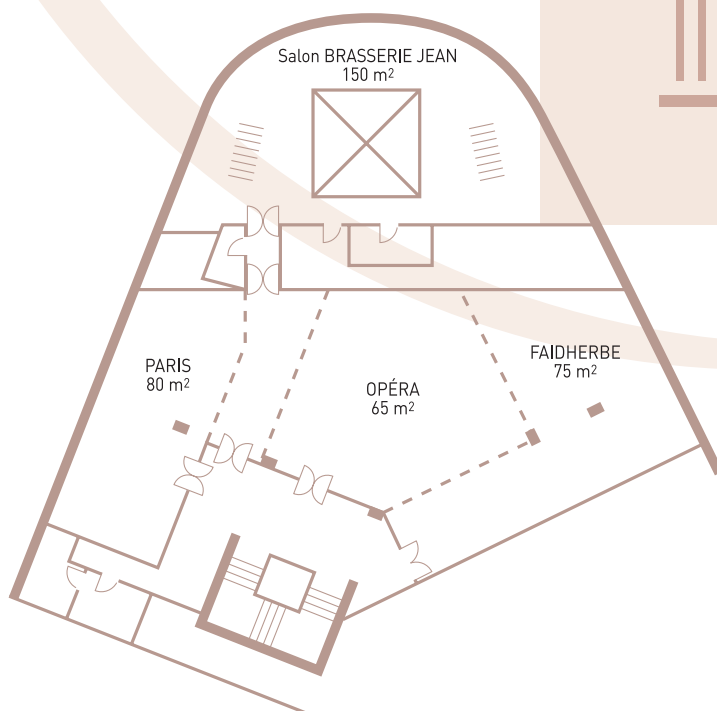

Plan d'accès ▲

Plan des Salles ▼

Hôtel Carlton

3, rue de Paris • BP 335
59026 LILLE Cedex
Tél. +33 (0)3 20 13 33 13
Fax +33 (0)3 20 51 48 17
www.carltonlille.com